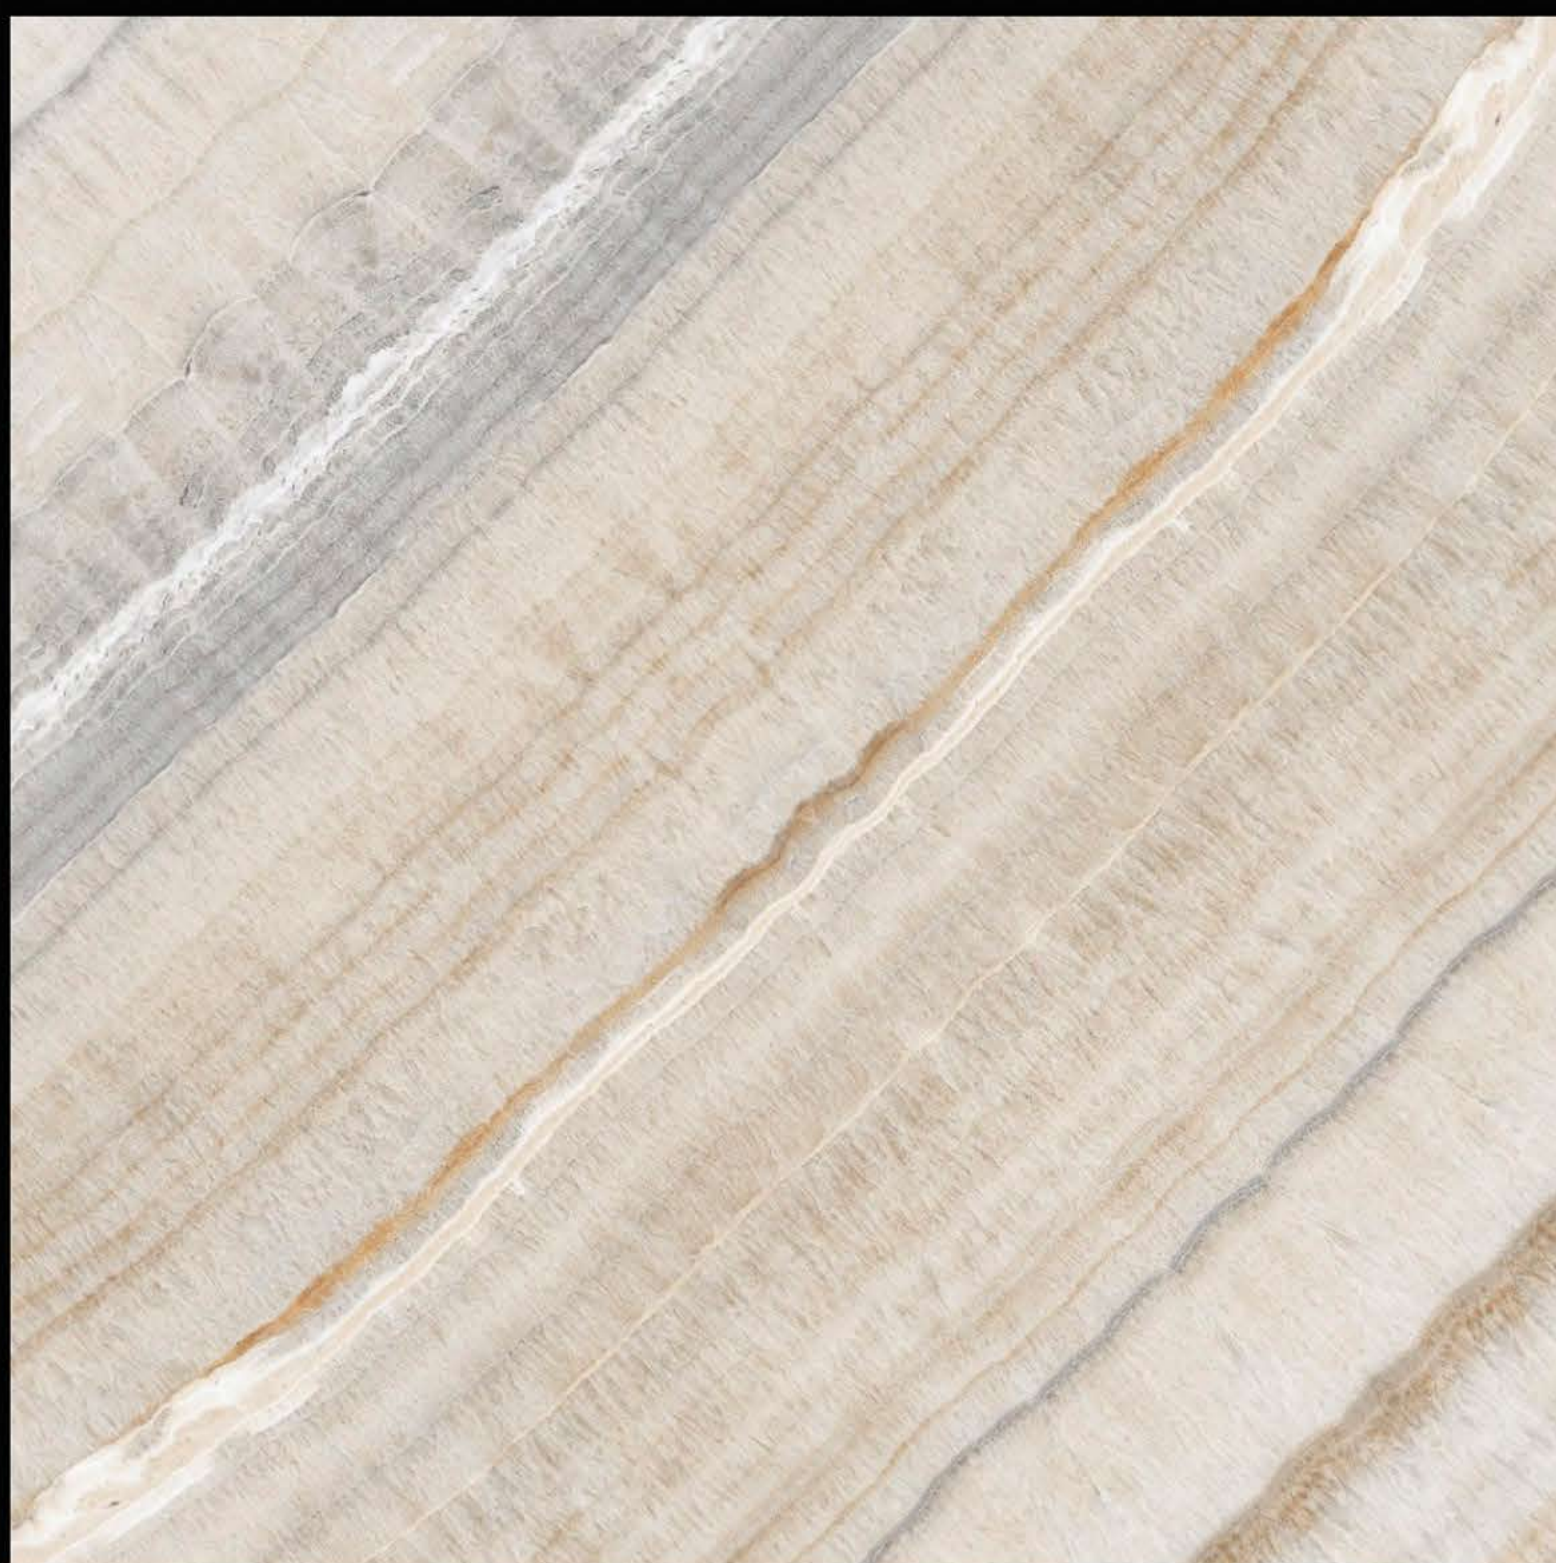

DELFINA
C E R A M I C

**PORCELAIN
TILES**

600 x 600mm

MATT FINISH

BOOK MACH SERIES

4001

DELFINA
C E R A M I C

4002